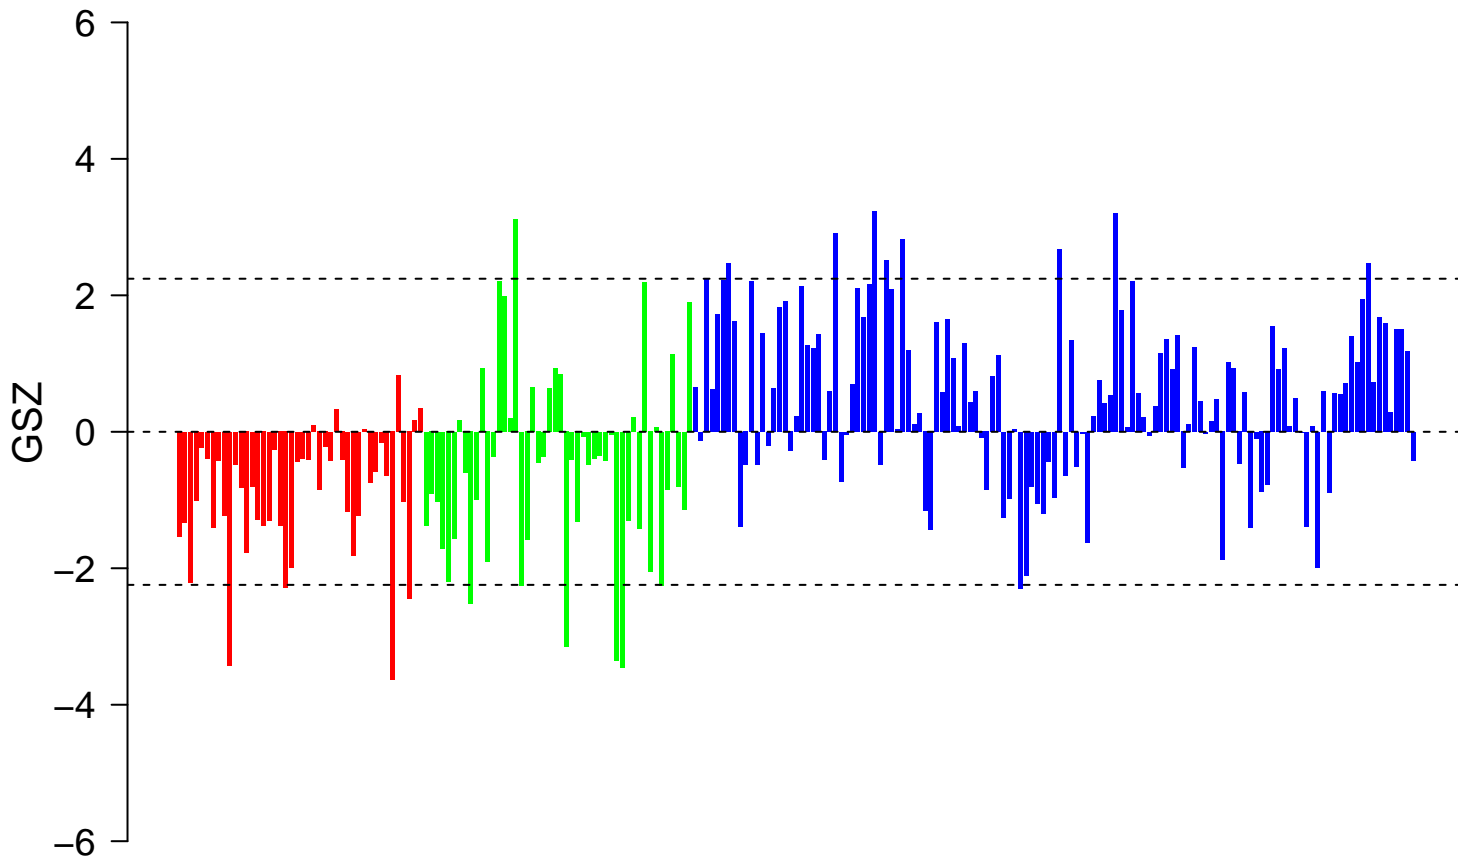

# KEGG\_GLYCOSAMINOGLYCAN\_BIOSYNTHESIS\_KERATAN\_SULFATE

# KEGG\_GLYCOSAMINOGLYCAN\_BIOSYNTHESIS\_KERATAN\_SULFATE

■ on  
■ -  
□ off